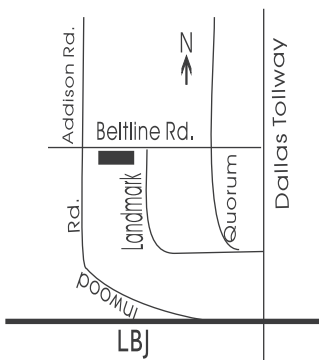

Mon - Thur:
4:30pm - 9:30pm
Fri & Sat:
4:30pm-10:00pm
Sun:
4:30pm-9:00pm

(972) 385-0168

4860 Belt line Rd., Addison, TX 75254

KAZY'S GOURMET

壽司專賣店

三十多年老店，
供應新鮮三文魚、吞拿魚及黃尾魚
大量批發冷凍及新鮮海產

Mon-Fri: 10am - 7pm
Sat: 10am - 5pm
Sun: Closed